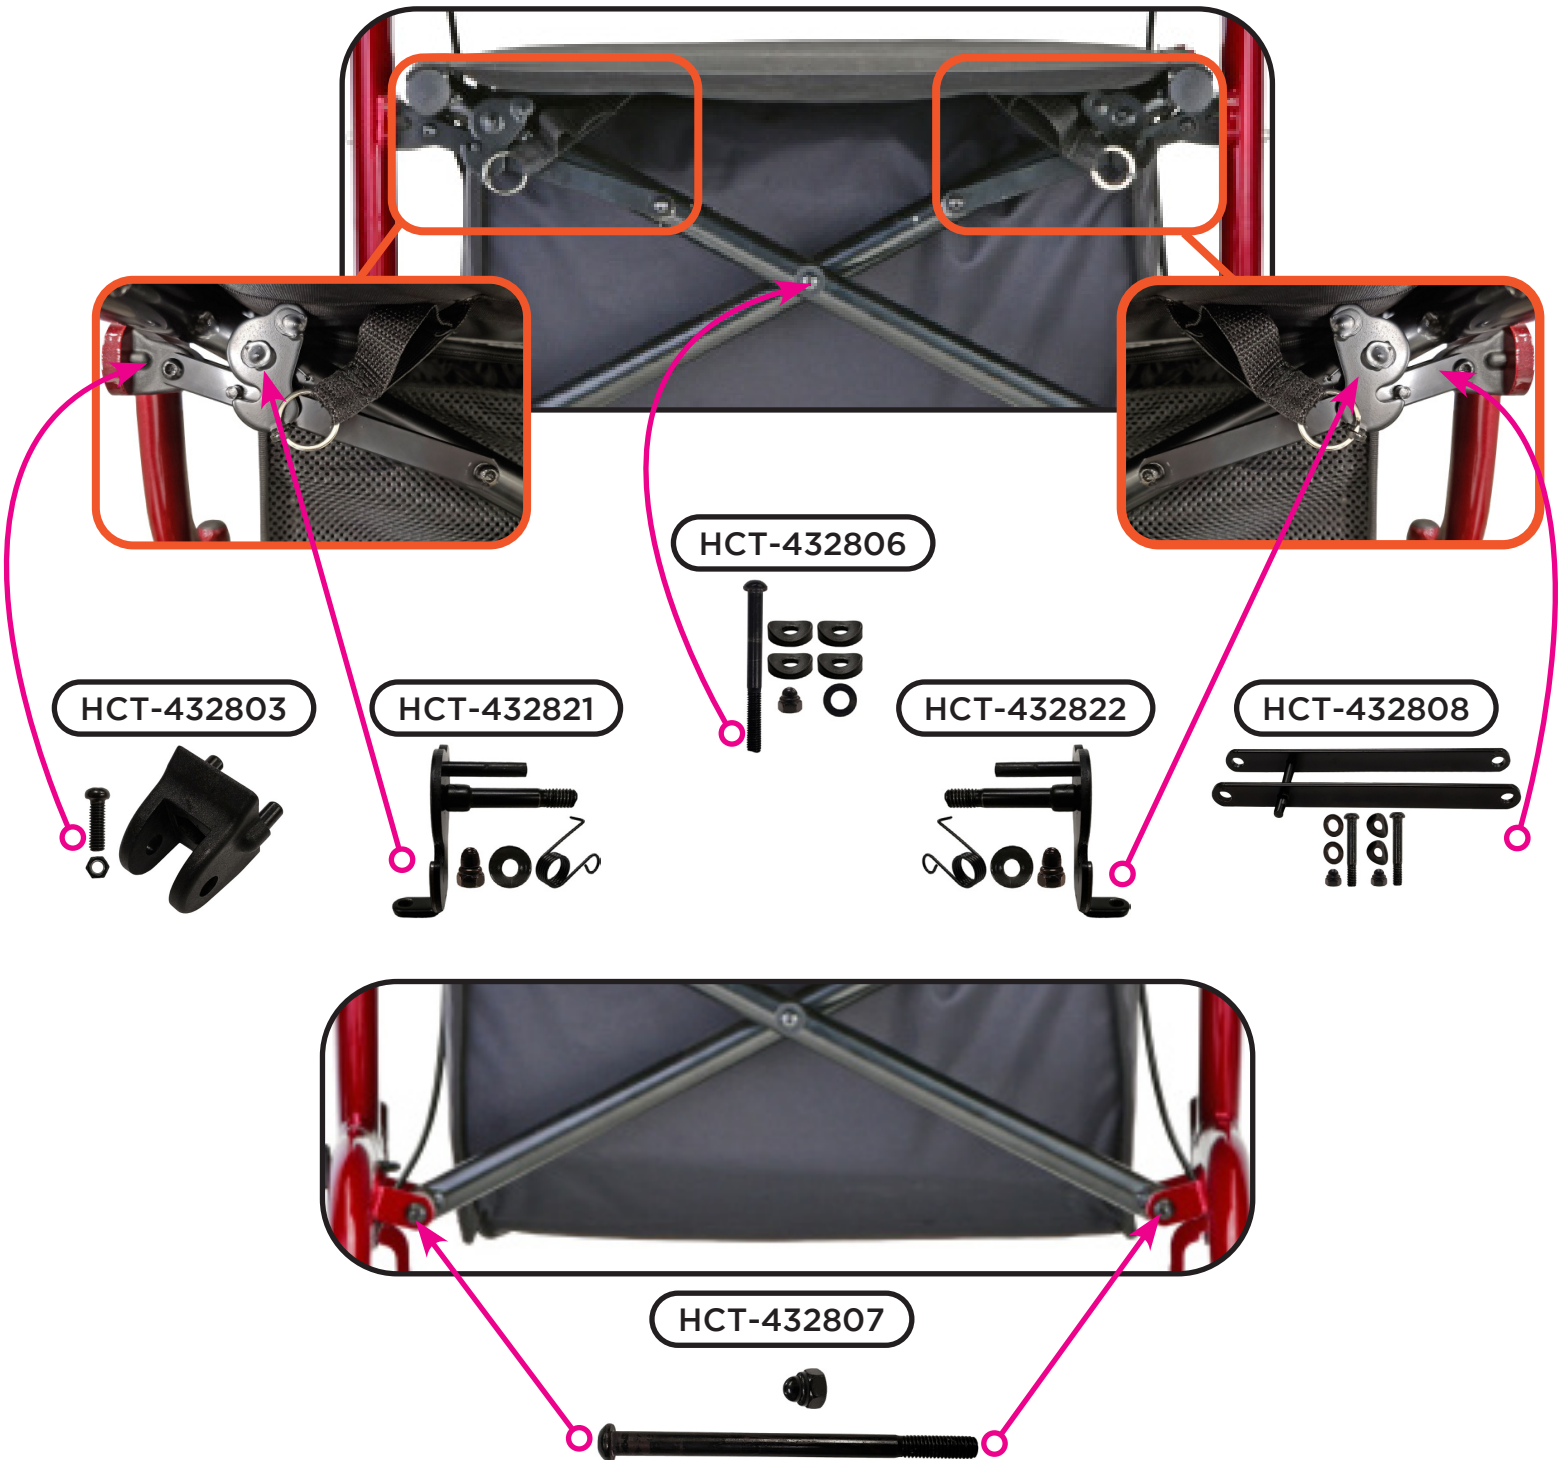

Folding Mechanism Components