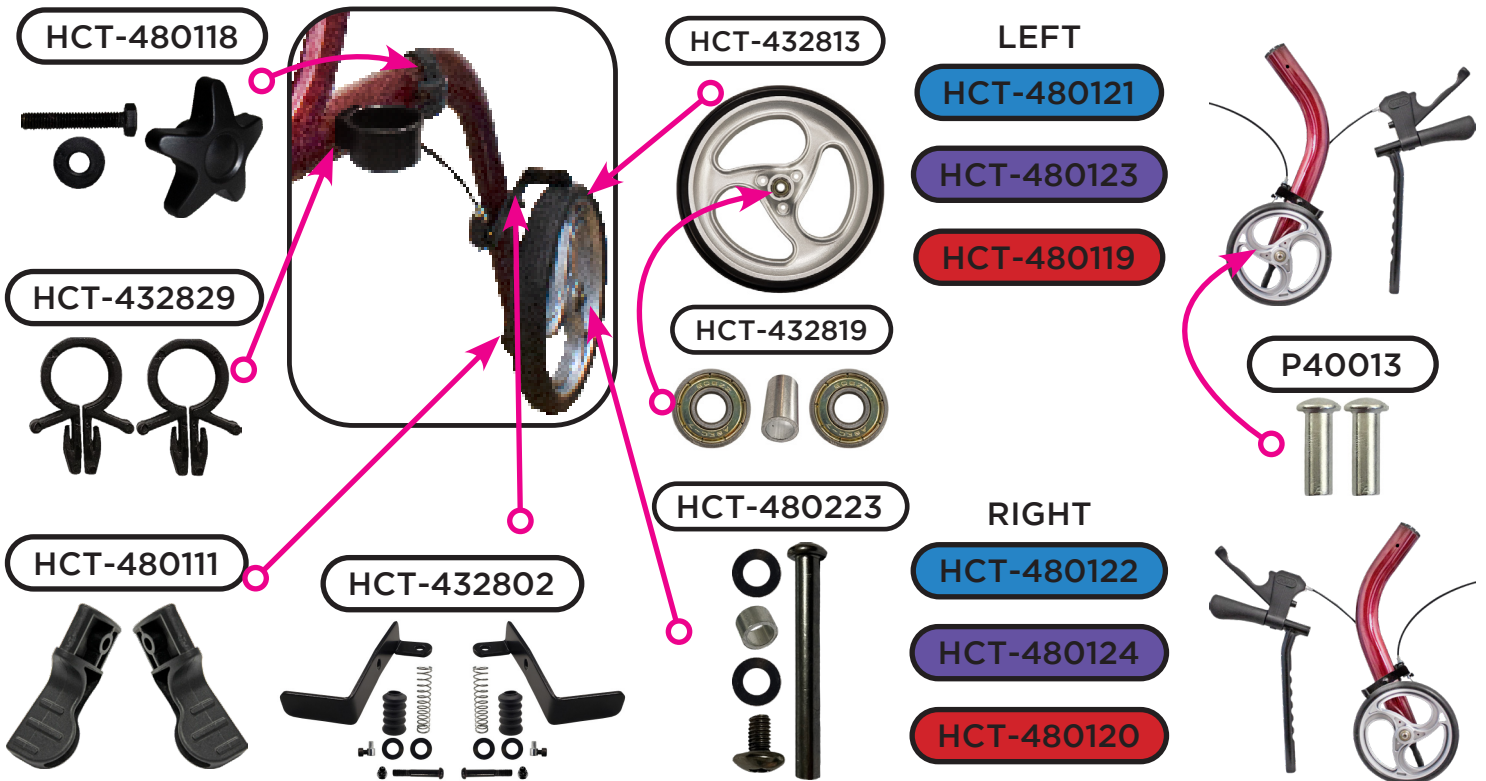

Rear Wheel Assembly Components

Item Number 4801

SERIAL # BEGINNING WITH "HT "

ITEM NUMBER	DESCRIPTION	
HCT-480105	ARM PAD FOR FOREARM WITH SCREW	EACH
HCT-480222	AXLE FRONT	EACH
HCT-480223	AXLE REAR	EACH
HCT-480108	BACKREST WITH CABLE HOLDER	EACH
HCT-432830	BAG	EACH
HCT-432802	BRAKE SHOE SET	SET
HCT-432804	CANE HOLDER TRAY	EACH
P40013	CRIMP	PAIR
HCT-432806	CROSSBAR CENTER BOLT	EACH
HCT-432807	CROSSBAR SIDE BOLT	EACH
HCT-432803	CROSSBAR SIDE BRACKET	EACH
HCT-432808	CROSSBAR SUPPORT	EACH
HCT-480109	FOAM GRIPS	PAIR
HCT-480115	FOREARM LEFT HANDLE	EACH
HCT-480116	FOREARM RIGHT HANDLE	EACH
HCT-480220	FORK	EACH
HCT-480221	FORK ATTACHMENT	EACH
HCT-432810	FRONT BEARING SET	SET
HCT-432812	FRONT SEAT PLUG	EACH
HCT-480112	HAND BRAKE WITH COVER & CABLE	EACH
HCT-480219	HAND GRIPS FOR TOP HANDLE BAR	PAIR
HCT-480117	HANDLE BAR	EACH
HCT-480210	HANDLE BAR LEFT FOR SEAT	EACH
HCT-480211	HANDLE BAR RIGHT FOR SEAT	EACH
HCT-480102	HANDLE STRAP	EACH
HCT-480121	HANDLE/LEG ASSEMBLY LEFT BLUE	SET
HCT-480123	HANDLE/LEG ASSEMBLY LEFT PURPLE	SET
HCT-480119	HANDLE/LEG ASSEMBLY LEFT RED	SET
HCT-480122	HANDLE/LEG ASSEMBLY RIGHT BLUE	SET
HCT-480124	HANDLE/LEG ASSEMBLY RIGHT PURPLE	SET
HCT-480120	HANDLE/LEG ASSEMBLY RIGHT RED	SET
HCT-432829	HOLDER FOR BRAKE COVER	PAIR
HCT-480106	KNOB FOR HANDLE ADJUSTMENT	EACH
HCT-480118	KNOB W/SCREW & WASHER FOR REAR LEG	SET
HCT-480114	PLUG FOR FOREARM	PAIR

Item Number 4801

SERIAL # BEGINNING WITH "HT "

ITEM NUMBER	DESCRIPTION	
HCT-480212	PUSH BUTTON FOR LOWER HANDLE BAR	PAIR
HCT-432819	REAR BEARING SET	SET
HCT-432821	RELEASE LEVER LEFT	PAIR
HCT-432822	RELEASE LEVER RIGHT	EACH
HCT-480113	SEAT PLUG REAR	PAIR
HCT-432823	SEAT WITH HANDLE	EACH
HCT-480110	SILENCER FOR FOREARM HANDLE	EACH
HCT-480107	SILENCER WITH RELEASE BUTTON	EACH
HCT-432910	STEM AND NUT FOR FRONT FORK	EACH
HCT-432909	SWIVEL BEARING SET FRONT FORK	SET
HCT-480111	TOE KICK	PAIR
HCT-432820	WHEEL 10" FRONT	EACH
HCT-432813	WHEEL 8" REAR	EACH