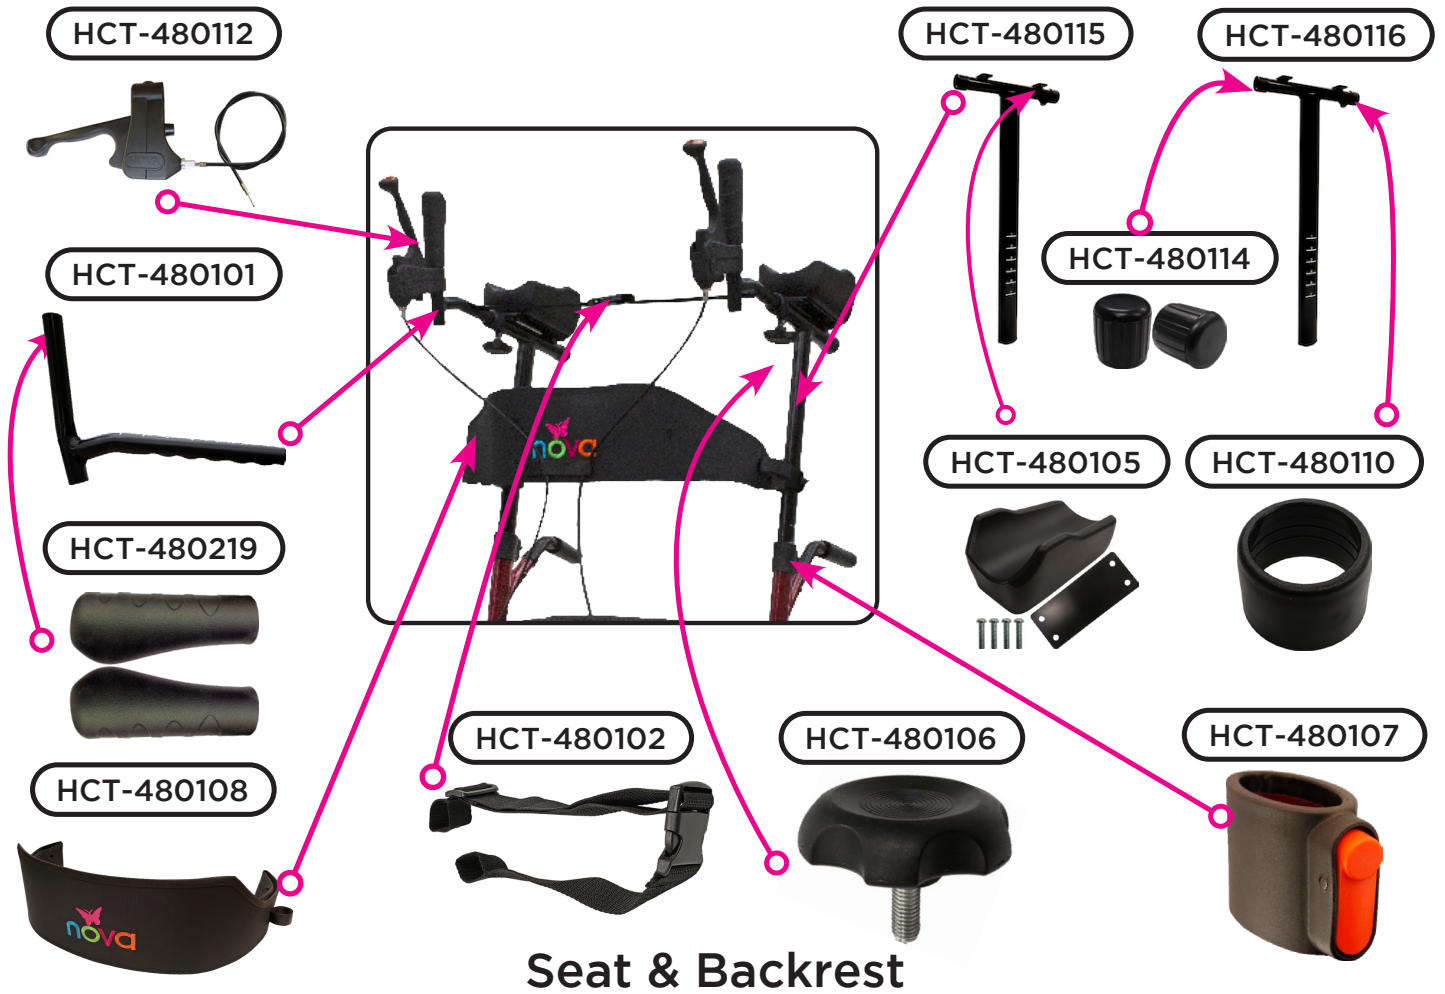

Upper Assembly Components