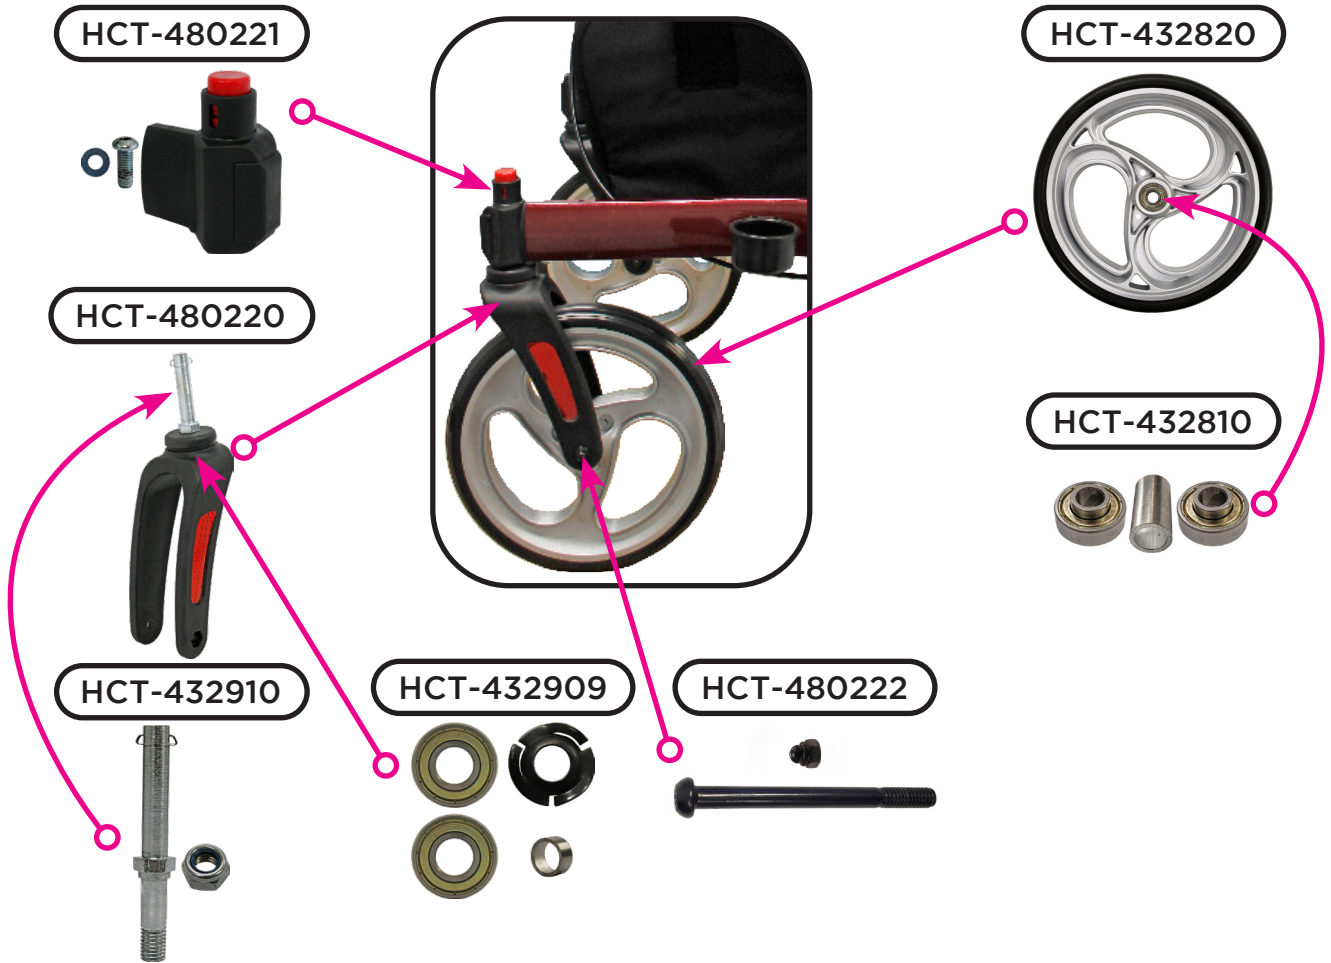

If you need further assistance, please call our customer service team at **(800) 557-6682**.

Thank you!

Figure 1

Upper Assembly Components

Seat & Backrest

Folding Mechanism Components

Fork Assembly Components

Rear Wheel Assembly Components

Item Number 4801

SERIAL # BEGINNING WITH "HT "

ITEM NUMBER	DESCRIPTION	
HCT-480105	ARM PAD FOR FOREARM WITH SCREW	EACH
HCT-480222	AXLE FRONT	EACH
HCT-480223	AXLE REAR	EACH
HCT-480108	BACKREST WITH CABLE HOLDER	EACH
HCT-432830	BAG	EACH
HCT-432802	BRAKE SHOE SET	SET
HCT-432804	CANE HOLDER TRAY	EACH
P40013	CRIMP	PAIR
HCT-432806	CROSSBAR CENTER BOLT	EACH
HCT-432807	CROSSBAR SIDE BOLT	EACH
HCT-432803	CROSSBAR SIDE BRACKET	EACH
HCT-432808	CROSSBAR SUPPORT	EACH
HCT-480109	FOAM GRIPS	PAIR
HCT-480115	FOREARM LEFT HANDLE	EACH
HCT-480116	FOREARM RIGHT HANDLE	EACH
HCT-480220	FORK	EACH
HCT-480221	FORK ATTACHMENT	EACH
HCT-432810	FRONT BEARING SET	SET
HCT-432812	FRONT SEAT PLUG	EACH
HCT-480112	HAND BRAKE WITH COVER & CABLE	EACH
HCT-480219	HAND GRIPS FOR TOP HANDLE BAR	PAIR
HCT-480117	HANDLE BAR	EACH
HCT-480210	HANDLE BAR LEFT FOR SEAT	EACH
HCT-480211	HANDLE BAR RIGHT FOR SEAT	EACH
HCT-480102	HANDLE STRAP	EACH
HCT-480121	HANDLE/LEG ASSEMBLY LEFT BLUE	SET
HCT-480123	HANDLE/LEG ASSEMBLY LEFT PURPLE	SET
HCT-480119	HANDLE/LEG ASSEMBLY LEFT RED	SET
HCT-480122	HANDLE/LEG ASSEMBLY RIGHT BLUE	SET
HCT-480124	HANDLE/LEG ASSEMBLY RIGHT PURPLE	SET
HCT-480120	HANDLE/LEG ASSEMBLY RIGHT RED	SET
HCT-432829	HOLDER FOR BRAKE COVER	PAIR
HCT-480106	KNOB FOR HANDLE ADJUSTMENT	EACH
HCT-480118	KNOB W/SCREW & WASHER FOR REAR LEG	SET
HCT-480114	PLUG FOR FOREARM	PAIR