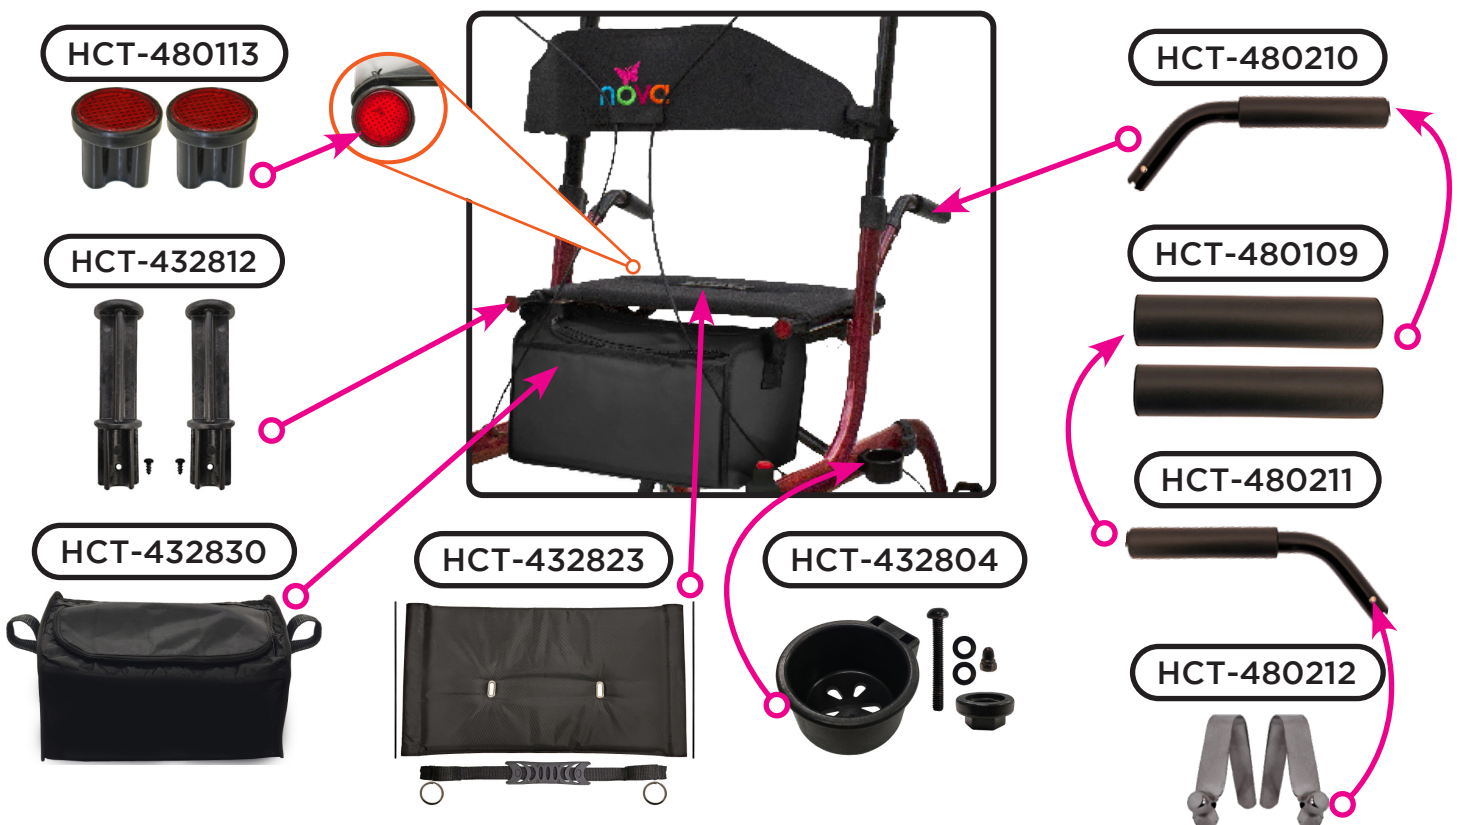

If you need further assistance, please call our customer service team at **(800) 557-6682**.

Thank you!

Figure 1

Upper Assembly Components

Seat & Backrest

Folding Mechanism Components

Fork Assembly Components

Rear Wheel Assembly Components

Item Number 4801

SERIAL # BEGINNING WITH "HT "

ITEM NUMBER	DESCRIPTION	
HCT-480105	ARM PAD FOR FOREARM WITH SCREW	EACH
HCT-480222	AXLE FRONT	EACH
HCT-480223	AXLE REAR	EACH
HCT-480108	BACKREST WITH CABLE HOLDER	EACH
HCT-432830	BAG	EACH
HCT-432802	BRAKE SHOE SET	SET
HCT-432804	CANE HOLDER TRAY	EACH
P40013	CRIMP	PAIR
HCT-432806	CROSSBAR CENTER BOLT	EACH
HCT-432807	CROSSBAR SIDE BOLT	EACH
HCT-432803	CROSSBAR SIDE BRACKET	EACH
HCT-432808	CROSSBAR SUPPORT	EACH
HCT-480109	FOAM GRIPS	PAIR
HCT-480115	FOREARM LEFT HANDLE	EACH
HCT-480116	FOREARM RIGHT HANDLE	EACH
HCT-480220	FORK	EACH
HCT-480221	FORK ATTACHMENT	EACH
HCT-432810	FRONT BEARING SET	SET
HCT-432812	FRONT SEAT PLUG	EACH
HCT-480112	HAND BRAKE WITH COVER & CABLE	EACH
HCT-480219	HAND GRIPS FOR TOP HANDLE BAR	PAIR
HCT-480117	HANDLE BAR	EACH
HCT-480210	HANDLE BAR LEFT FOR SEAT	EACH
HCT-480211	HANDLE BAR RIGHT FOR SEAT	EACH
HCT-480102	HANDLE STRAP	EACH
HCT-480121	HANDLE/LEG ASSEMBLY LEFT BLUE	SET
HCT-480123	HANDLE/LEG ASSEMBLY LEFT PURPLE	SET
HCT-480119	HANDLE/LEG ASSEMBLY LEFT RED	SET
HCT-480122	HANDLE/LEG ASSEMBLY RIGHT BLUE	SET
HCT-480124	HANDLE/LEG ASSEMBLY RIGHT PURPLE	SET
HCT-480120	HANDLE/LEG ASSEMBLY RIGHT RED	SET
HCT-432829	HOLDER FOR BRAKE COVER	PAIR
HCT-480106	KNOB FOR HANDLE ADJUSTMENT	EACH
HCT-480118	KNOB W/SCREW & WASHER FOR REAR LEG	SET
HCT-480114	PLUG FOR FOREARM	PAIR